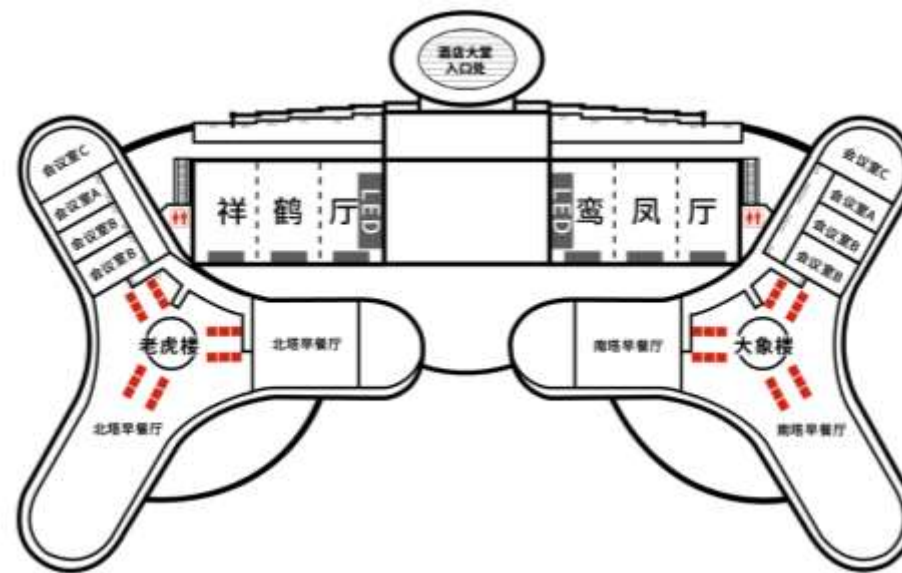

Buffet Breakfast Restaurant

动物世界大酒店2F自助早餐厅

Animal World Hotel 2F Buffet Breakfast Restaurant

2楼自助早餐厅，可容纳1800位住客。
The breakfast buffet on the 2nd floor can accommodate 1800 guests.

自助餐厅

Buffet Restaurant

动物世界大酒店27F全日制自助餐厅

Animal World Hotel 27F Buffet Full-time Restaurant

楼顶的全日制餐厅，两座塔楼可同时容纳1600人用餐，清新自然的装修风格，好似在森林中体验动物主题餐厅，享受美食同时俯览动物世界全态，远眺太湖美景，全园景色尽收眼底。

The full-day dining restaurant on the rooftop, with two towers that can accommodate up to 1,600 people at a time, which is decorated in a fresh and natural style, like an animal-themed restaurant in the middle of the forest, with a panoramic view of the animal world and the Taihu Lake.

动物世界大酒店宴会厅容量及尺寸

宴会场地	长*宽*高 (m)	面积 (m ²)	LED尺寸 (m)	面积 (m ²)
祥鹤厅 (A/B/C)	24*15*5.5	426	4*8	32
鸾凤厅 (A/B/C)	24*15*5.5	426	4*8	32
祥鹤厅 (A+B) (B+C)	30*24*5.5	856	/	/
鸾凤厅 (A+B) (B+C)	30*24*5.5	856	/	/
祥鹤厅 (A+B+C)	46*24*5.5	1280	4*20	80
鸾凤厅 (A+B+C)	46*24*5.5	1280	4*20	80